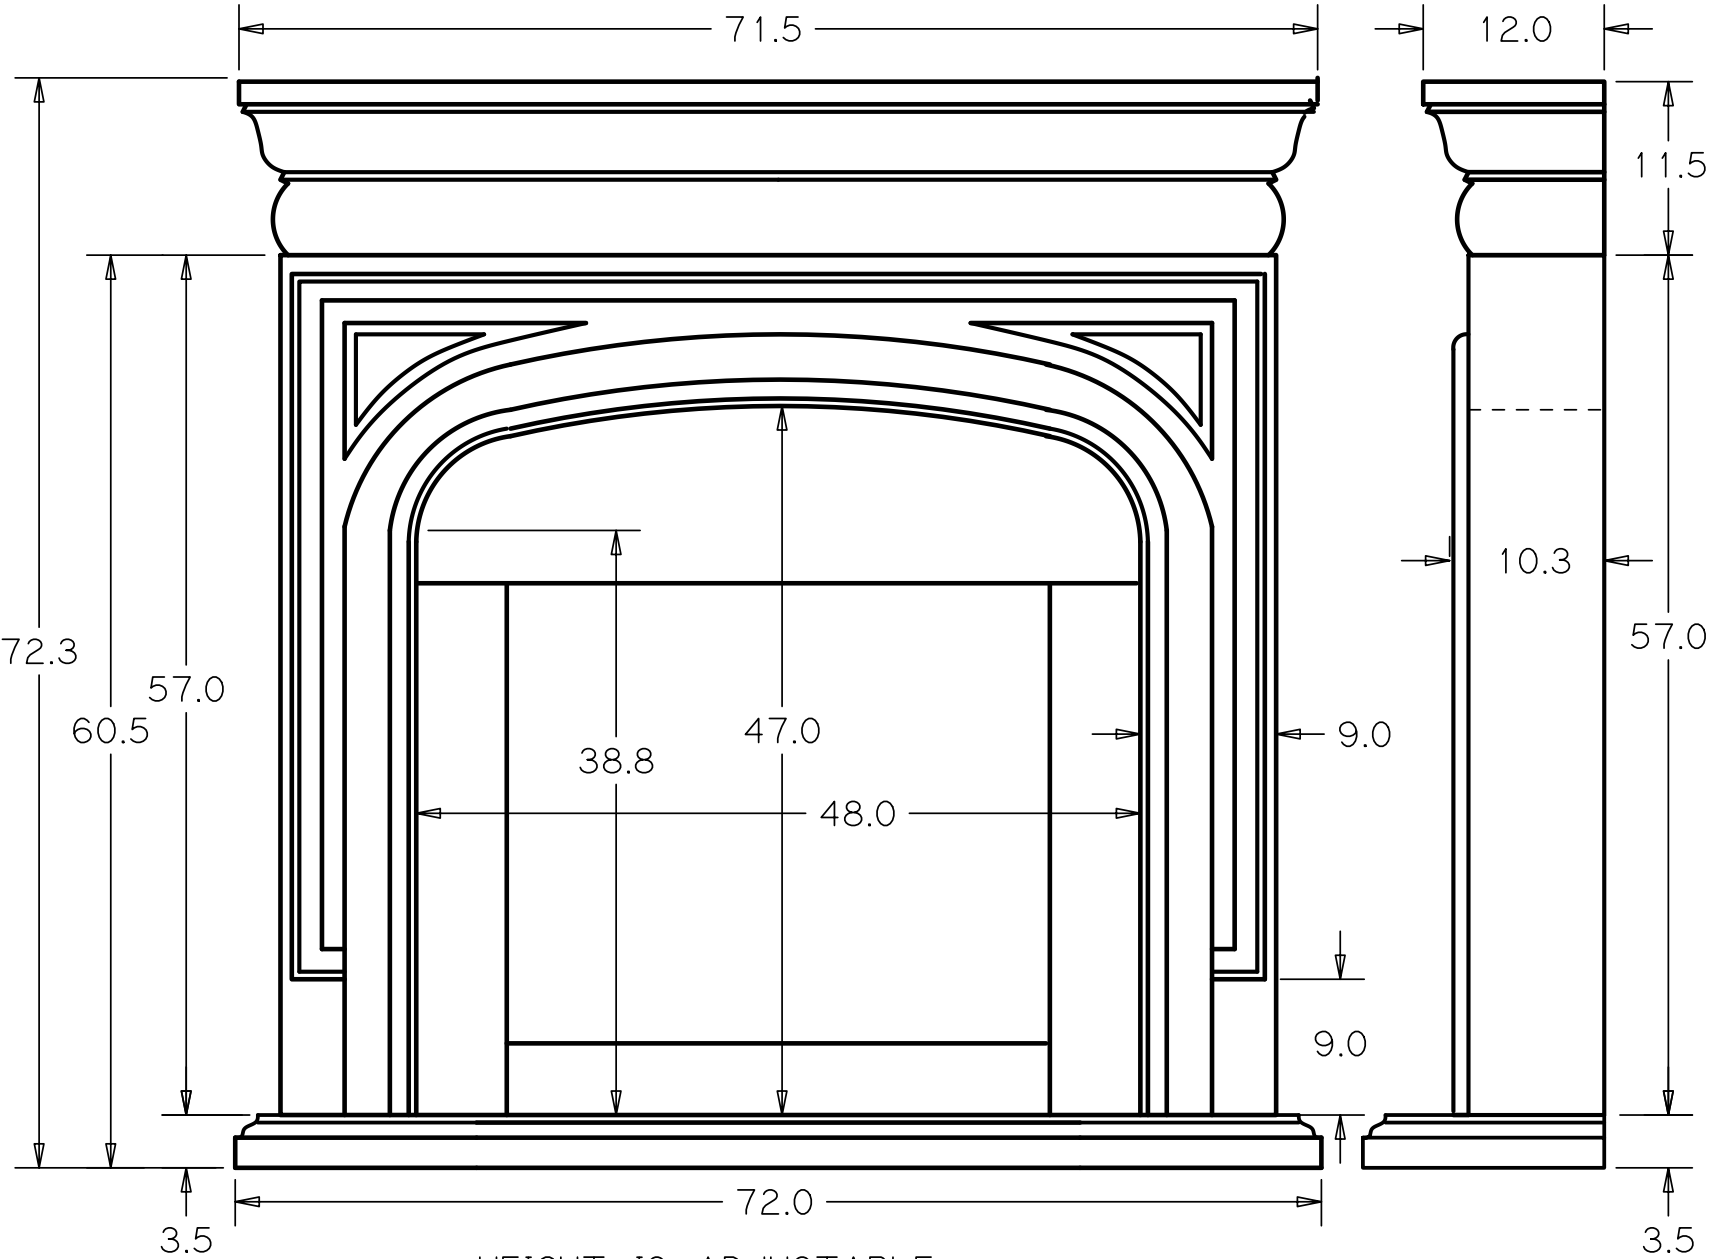

MT900

HEIGHT IS ADJUSTABLE
FILLER PANELS CAN BE FIELD CUT TO FIT OPENING