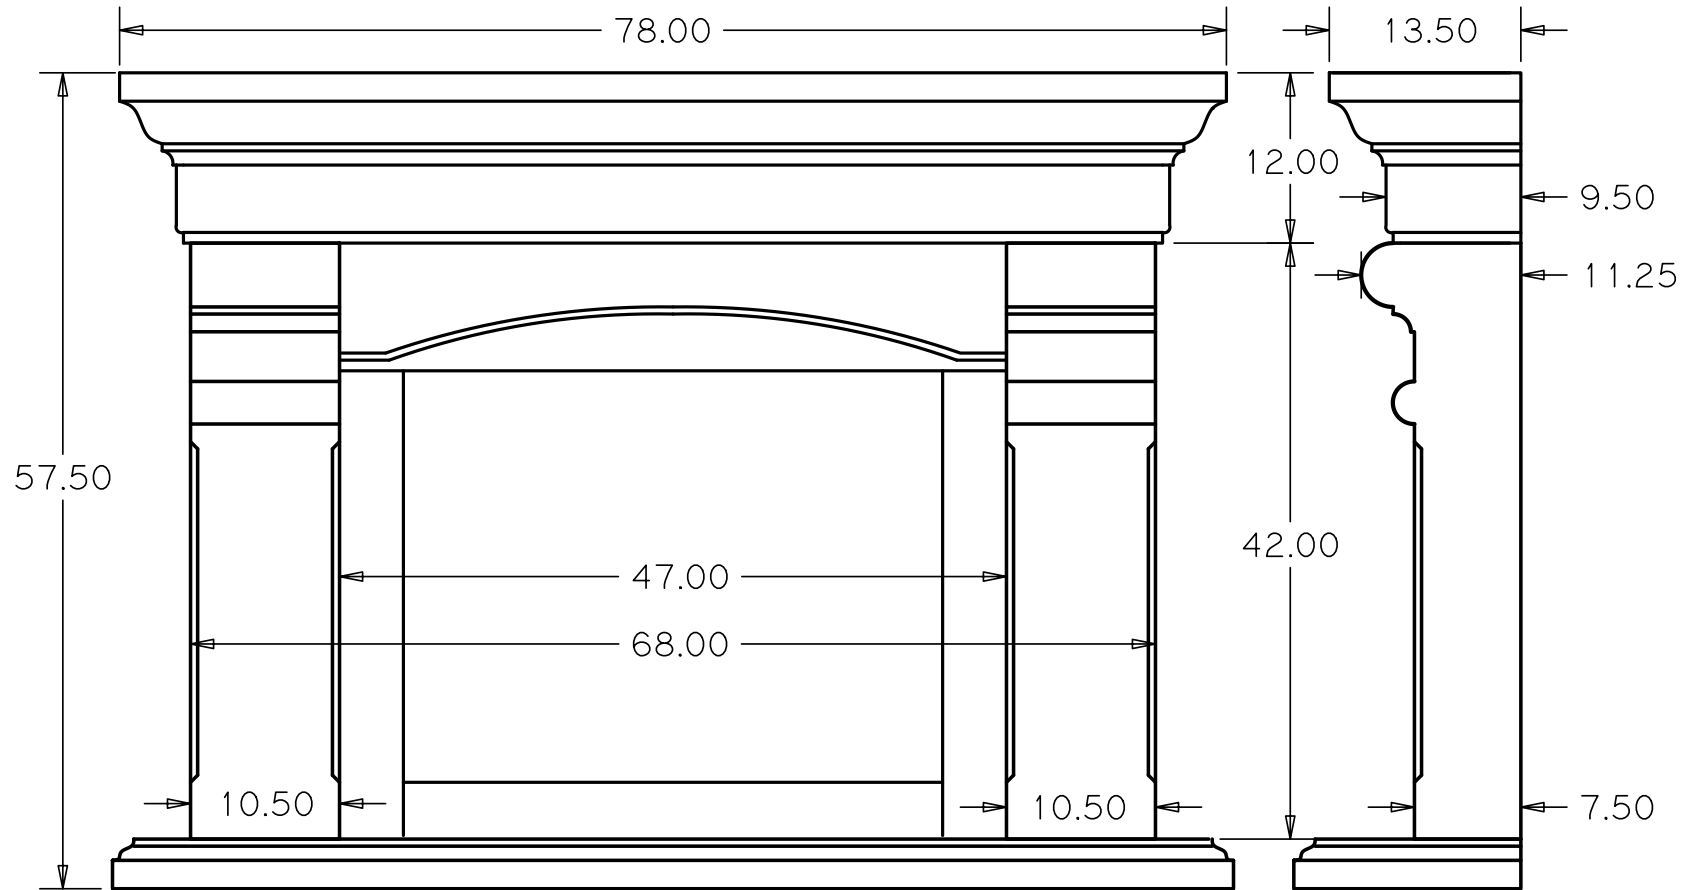

MT803

* LEG'S HEIGHT CAN BE ADJUSTED FROM 40" TO 45"

* OVERALL HEIGHT CAN BE ADJUSTED FROM 55.50" TO 60.50" BY ADJUSTING LEG'S HEIGHT