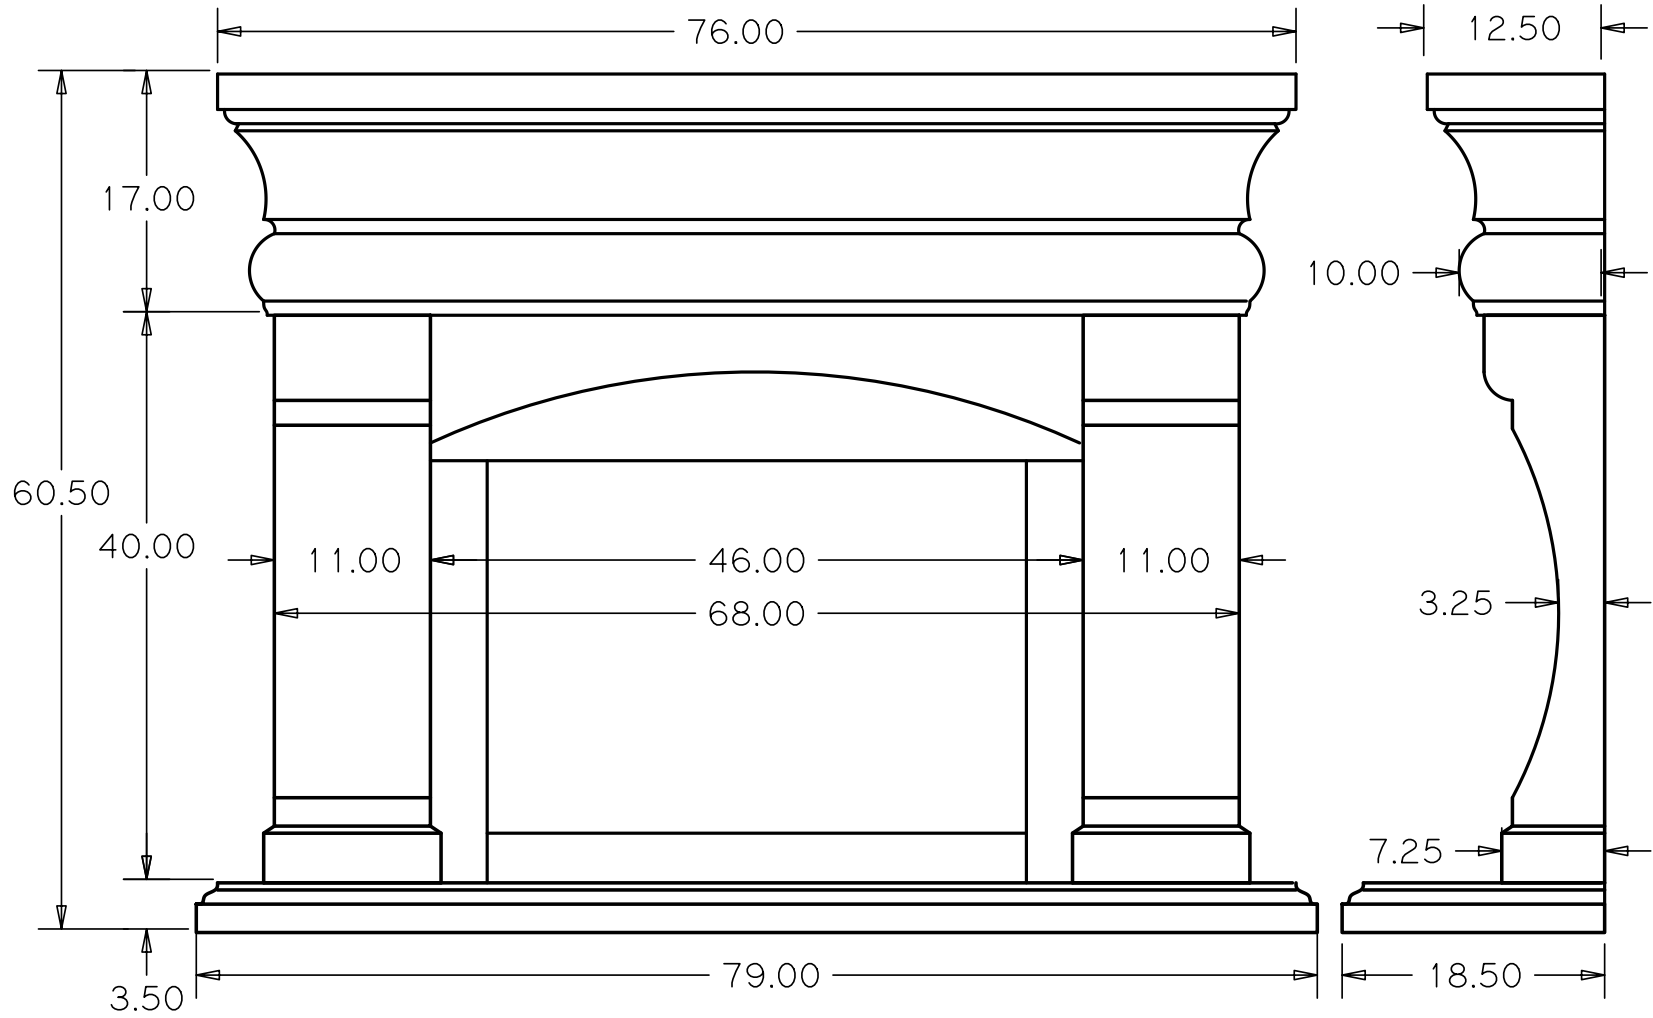

MT604

TOTAL HEIGHT CAN BE ADJUSTED BY CUTTING LEGS