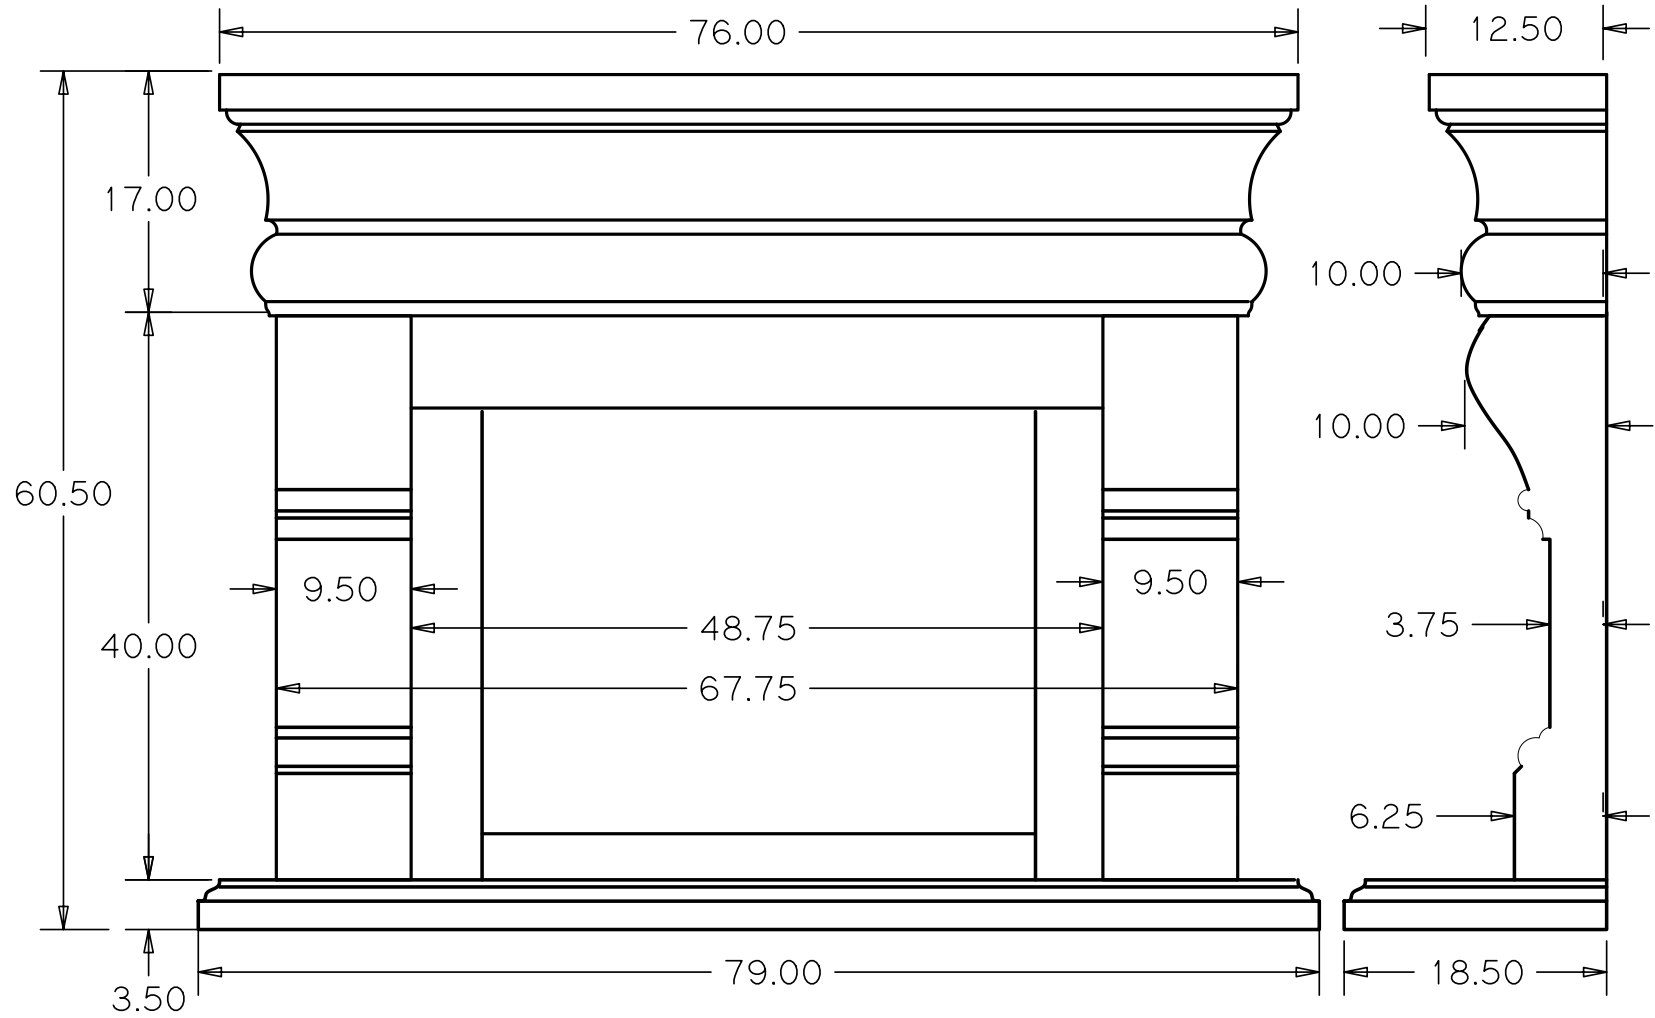

# MT603

TOTAL HEIGHT CAN BE ADJUSTED BY CUTTING LEGS