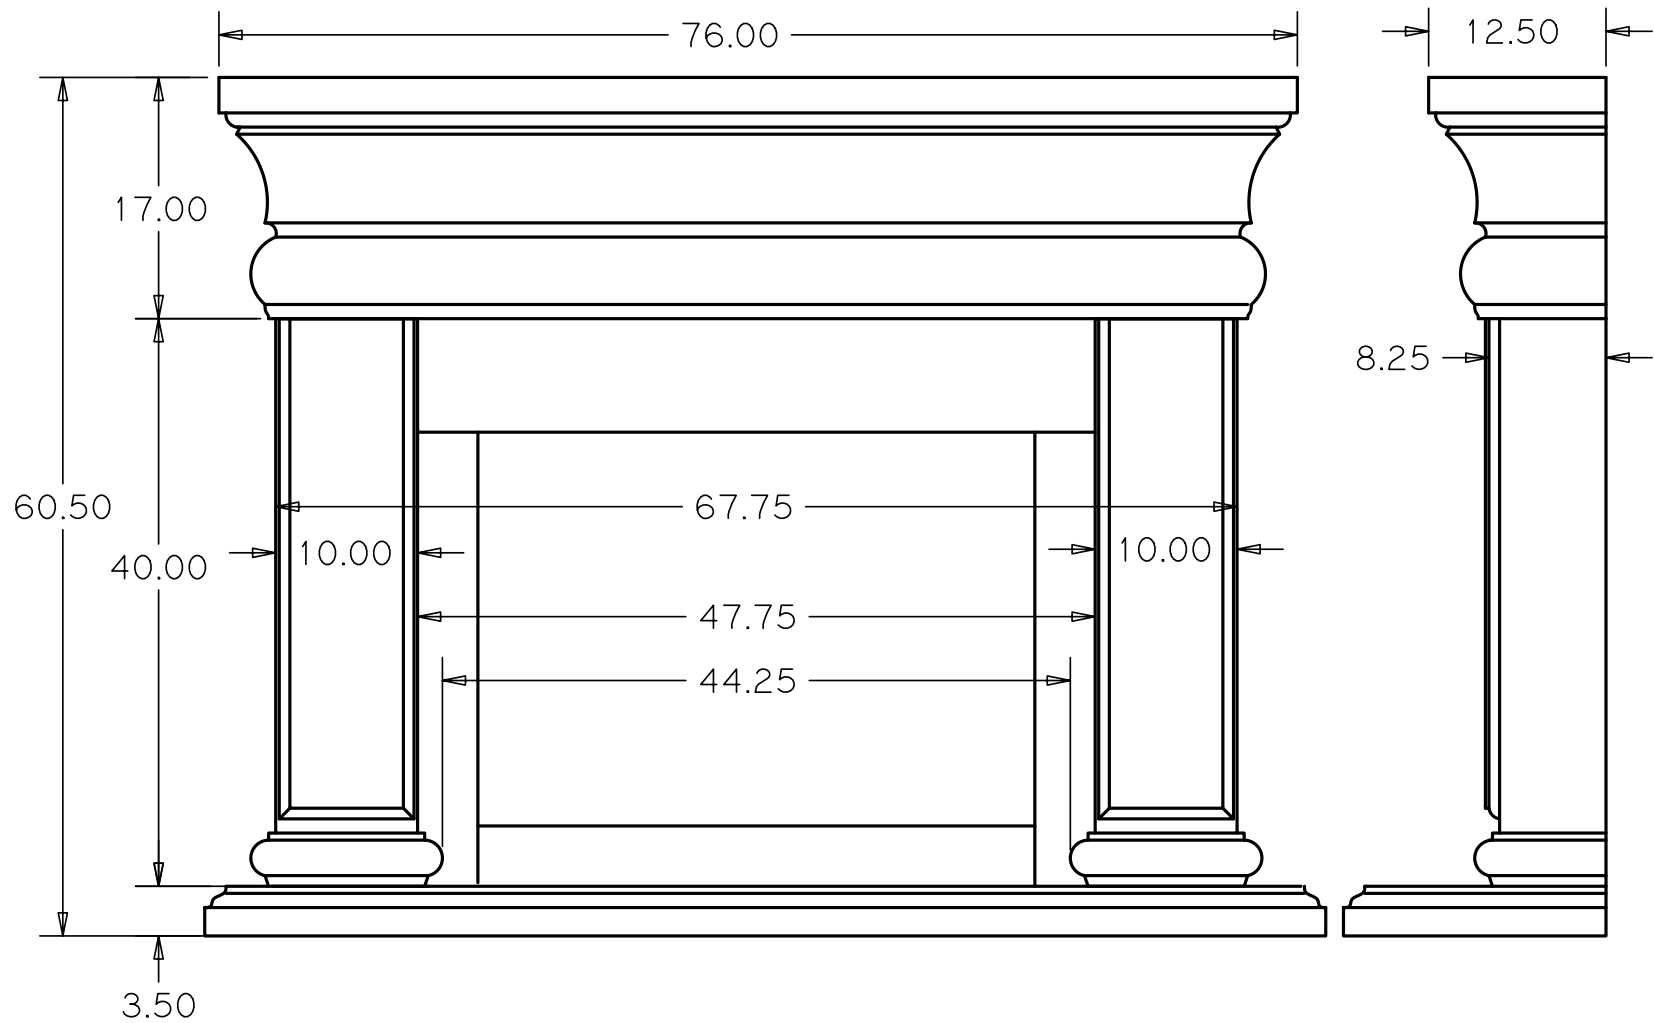

# MT602

1. Leg's Height shown is 40" but can be varied from 34" to 42".
2. Height shown is 60.50 but can be varied from 54" to 62"