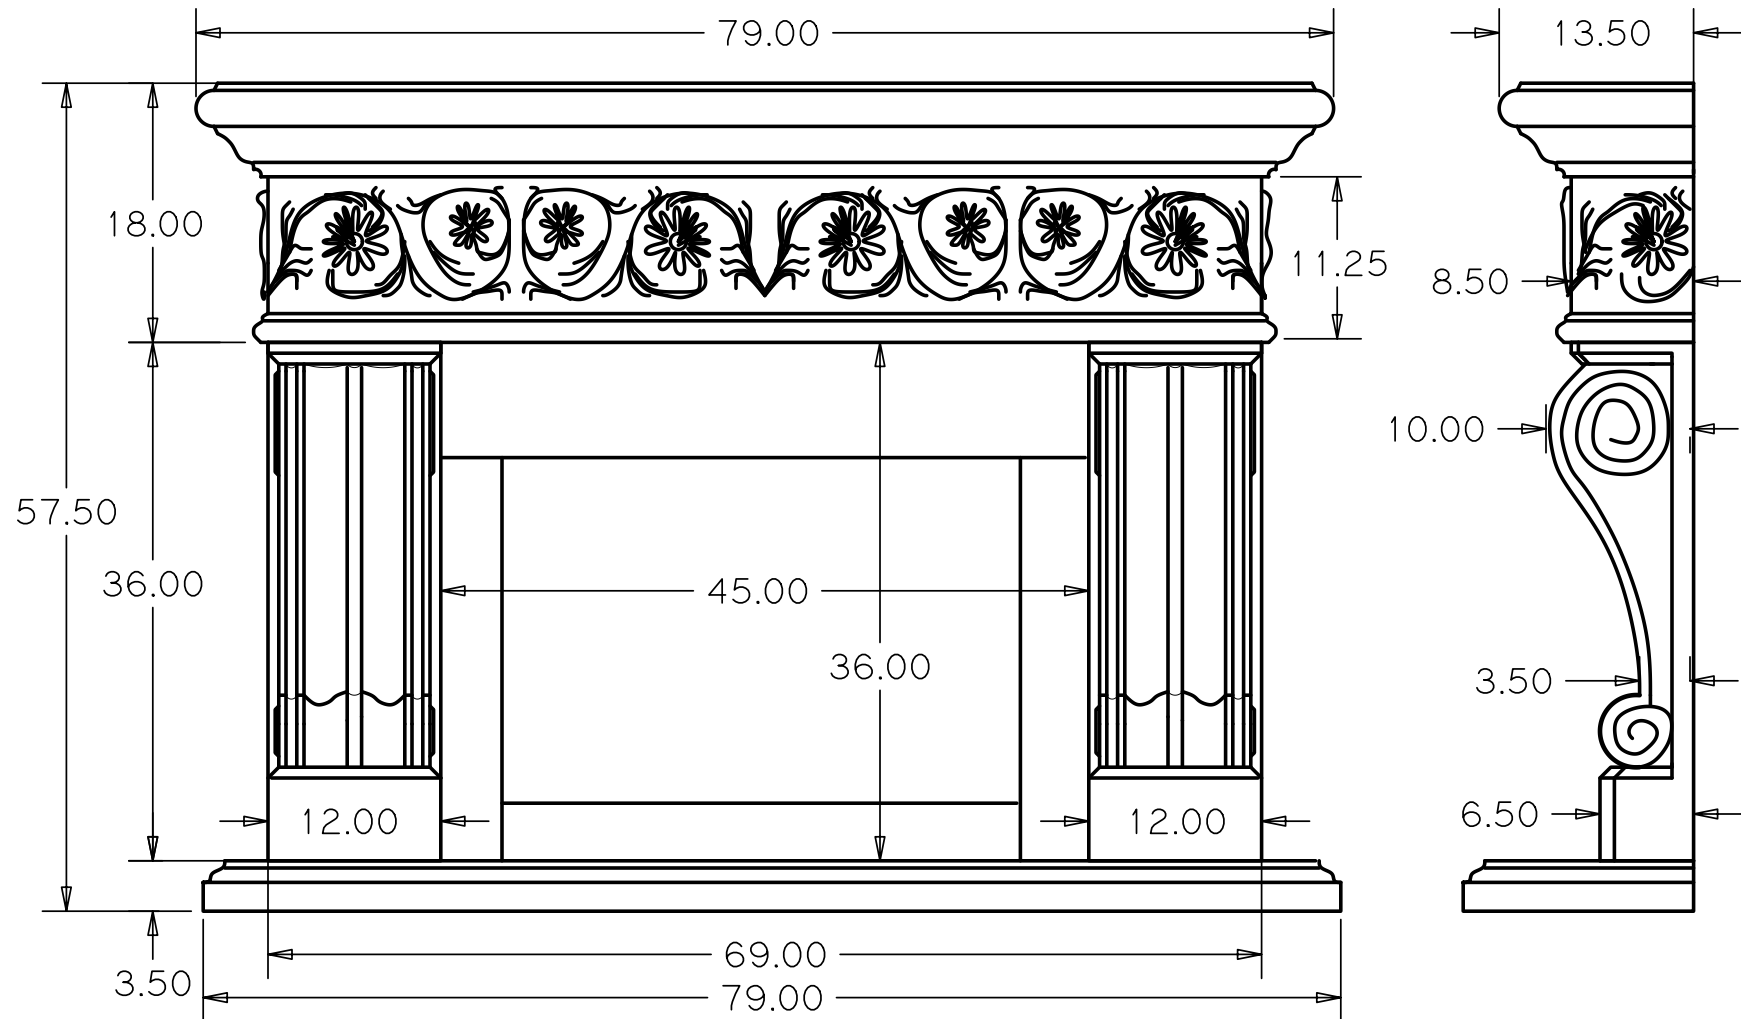

MT501

1. OVERALL HEIGHT IS ADJUSTABLE
2. FACING PANELS ARE ADJUSTABLE
3. 10" LEG IS AVAILABLE WHICH MAKES OPENING 49" INSTEAD OF 45"