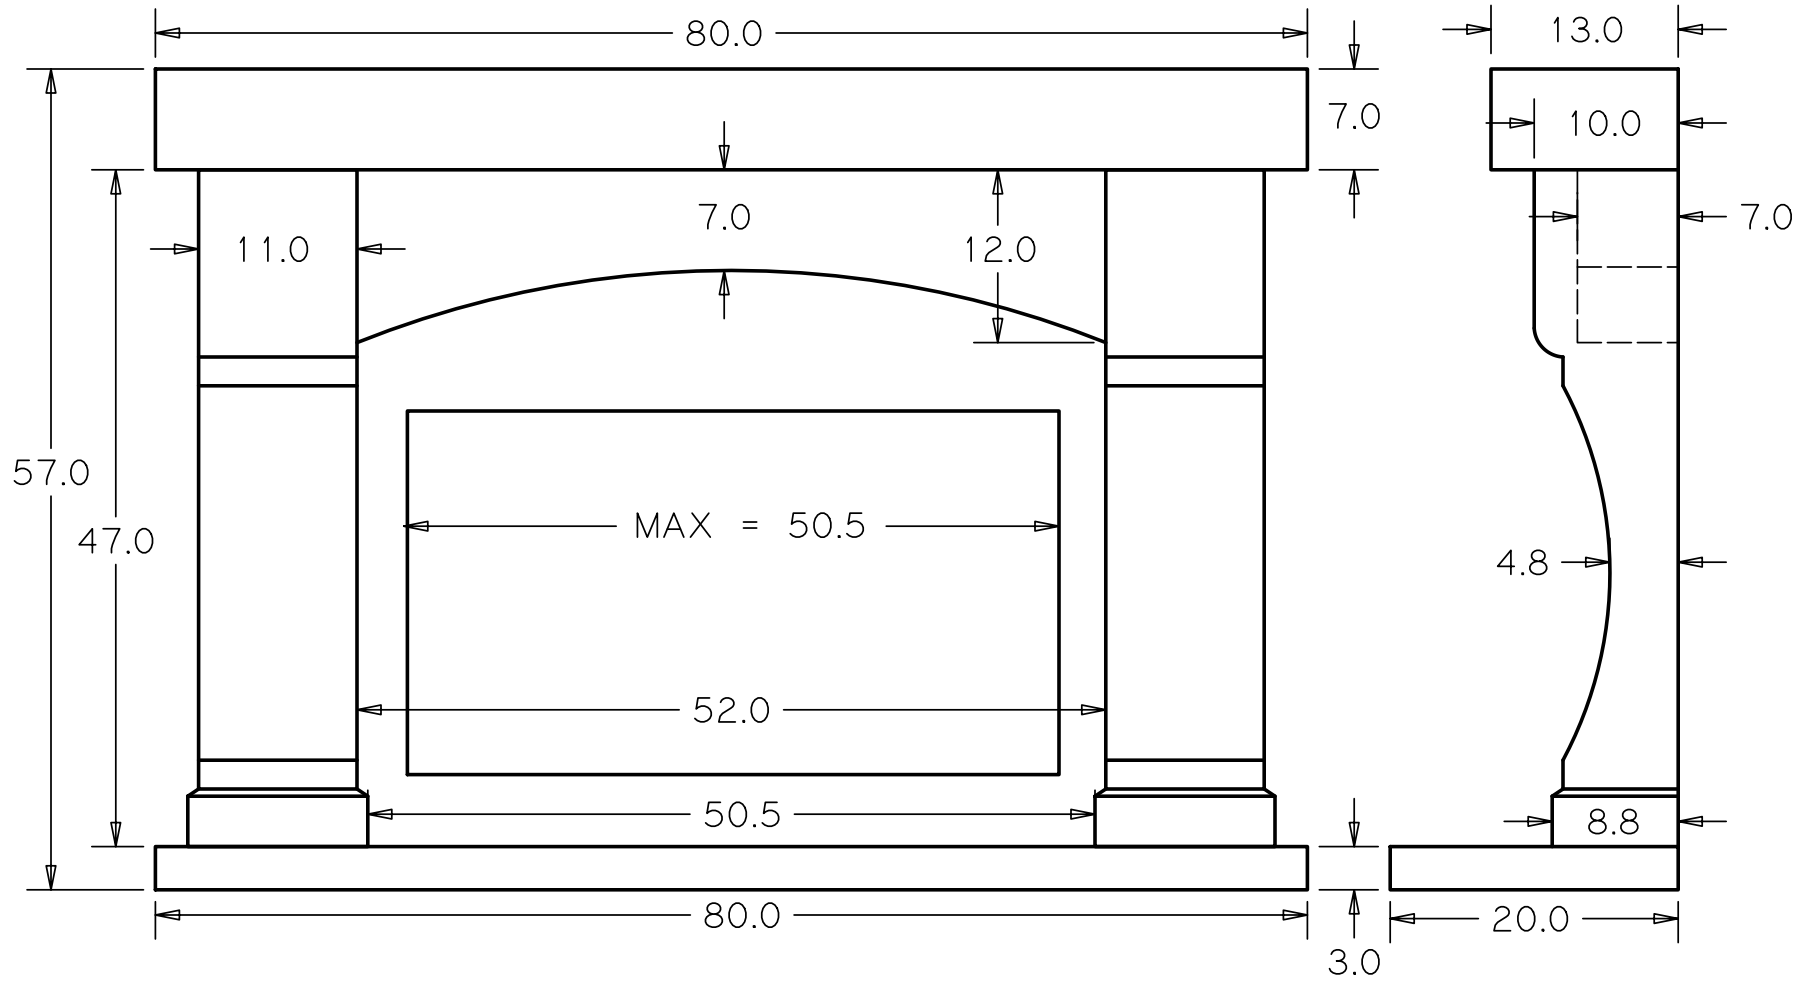

MT305

NOTE: LEG HEIGHT CAN BE LONGER THAN 47 (UP TO 52)