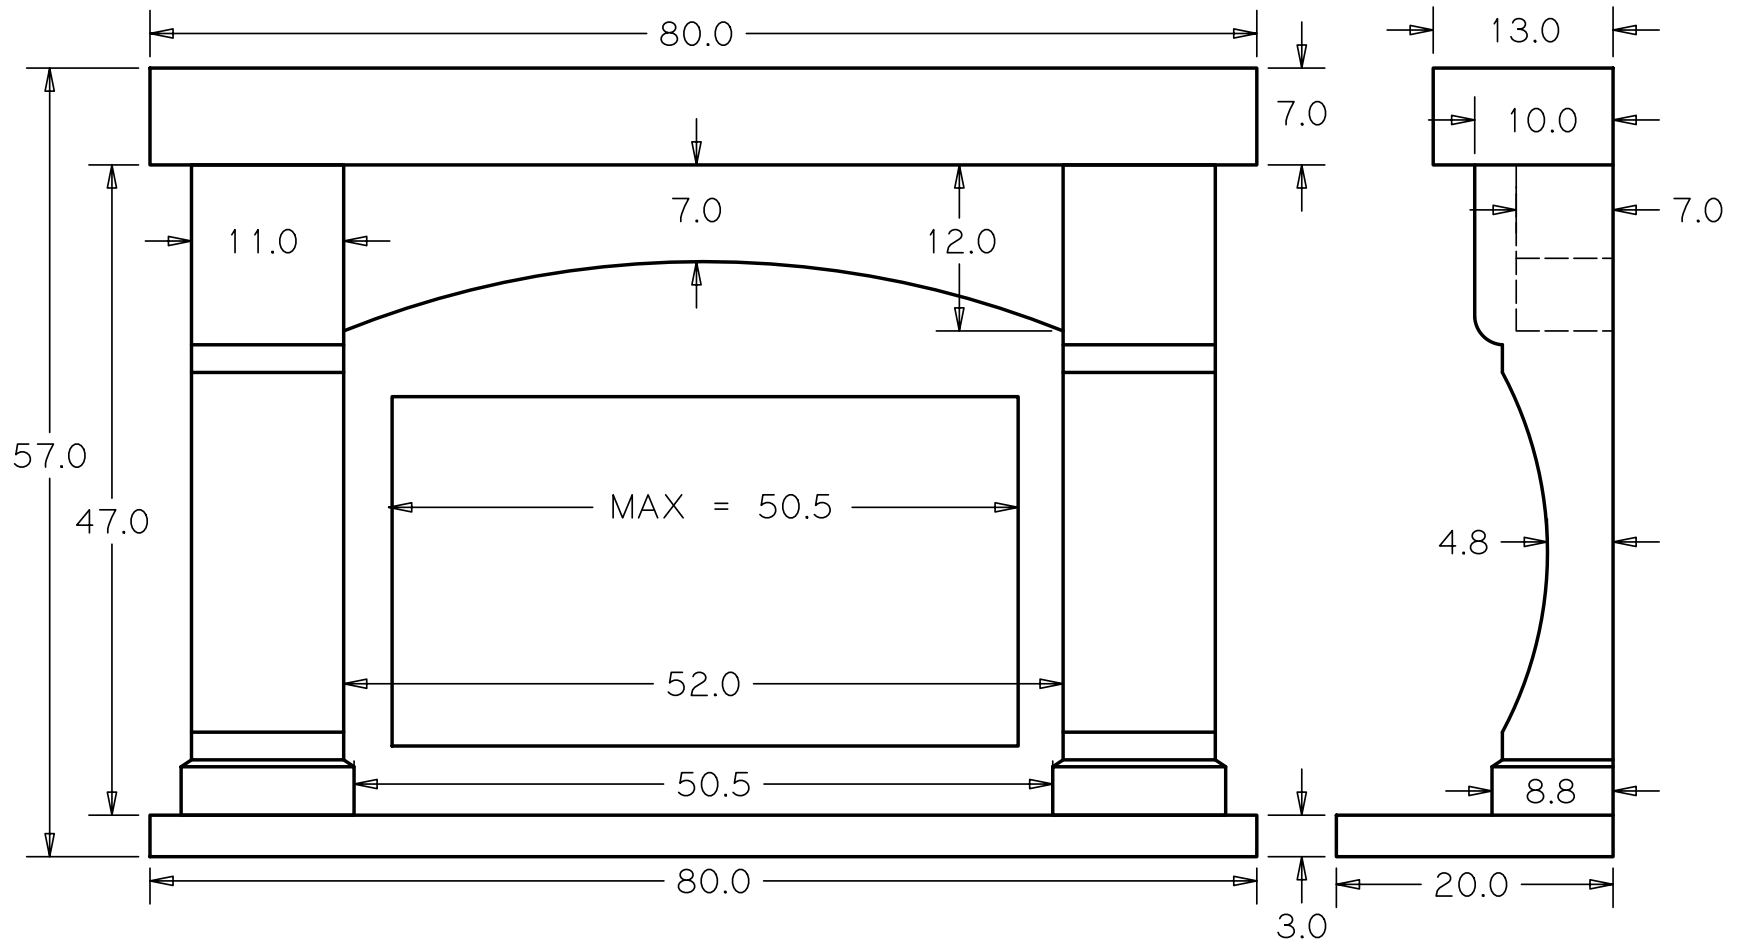

MT305-L

NOTE: LEG HEIGHT CAN BE LONGER THAN 47 (UP TO 52)

Mantel Depot, Inc

3740 Oceanic Way Ste. 303, Oceanside, CA 92056
email: info@MantelDepot.com - Website: www.MantelDepot.com
Phone: 760-845-9313 - Fax: 760-439-7990