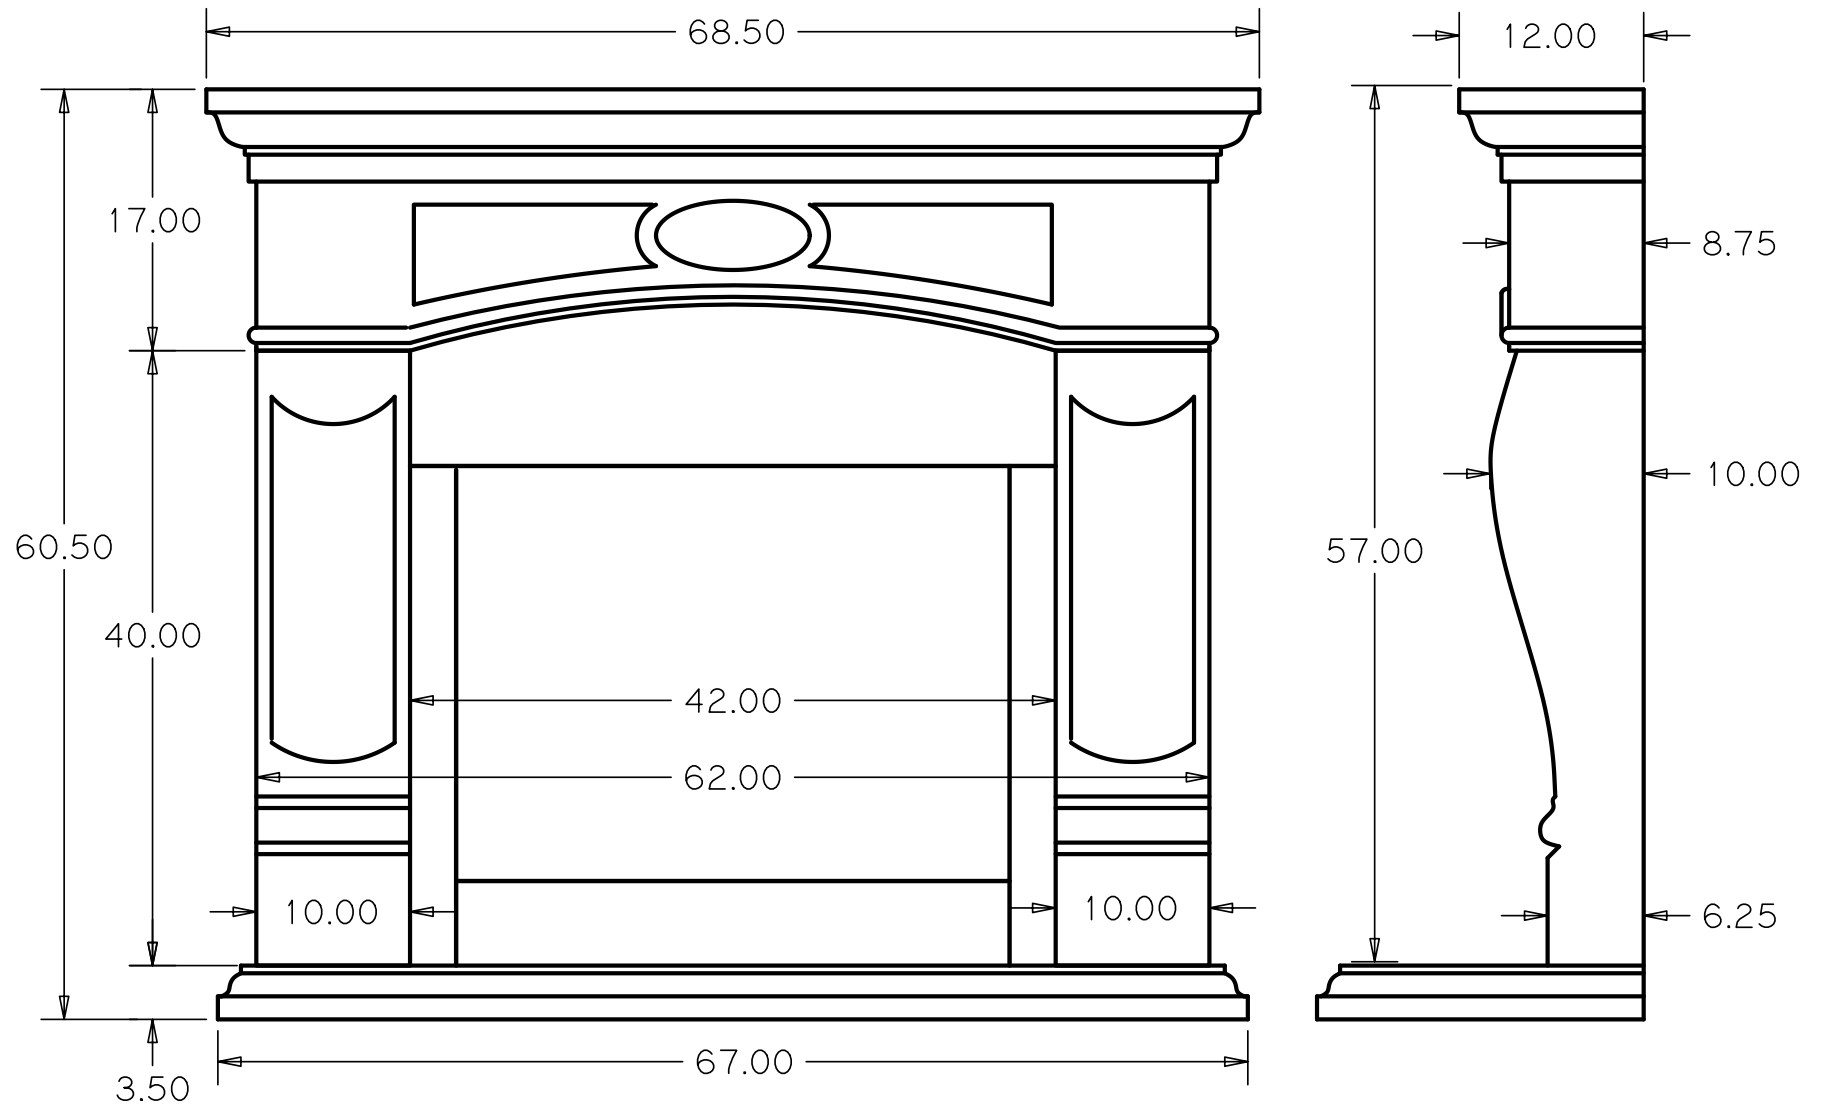

MANTEL DEPOT
760-845-9313

MT202

- * HEIGHT IS ADJUSTABLE BY CUTTING LEGS AT BOTTOM
- * PANELS AROUND OPENING ARE ADJUSTABLE