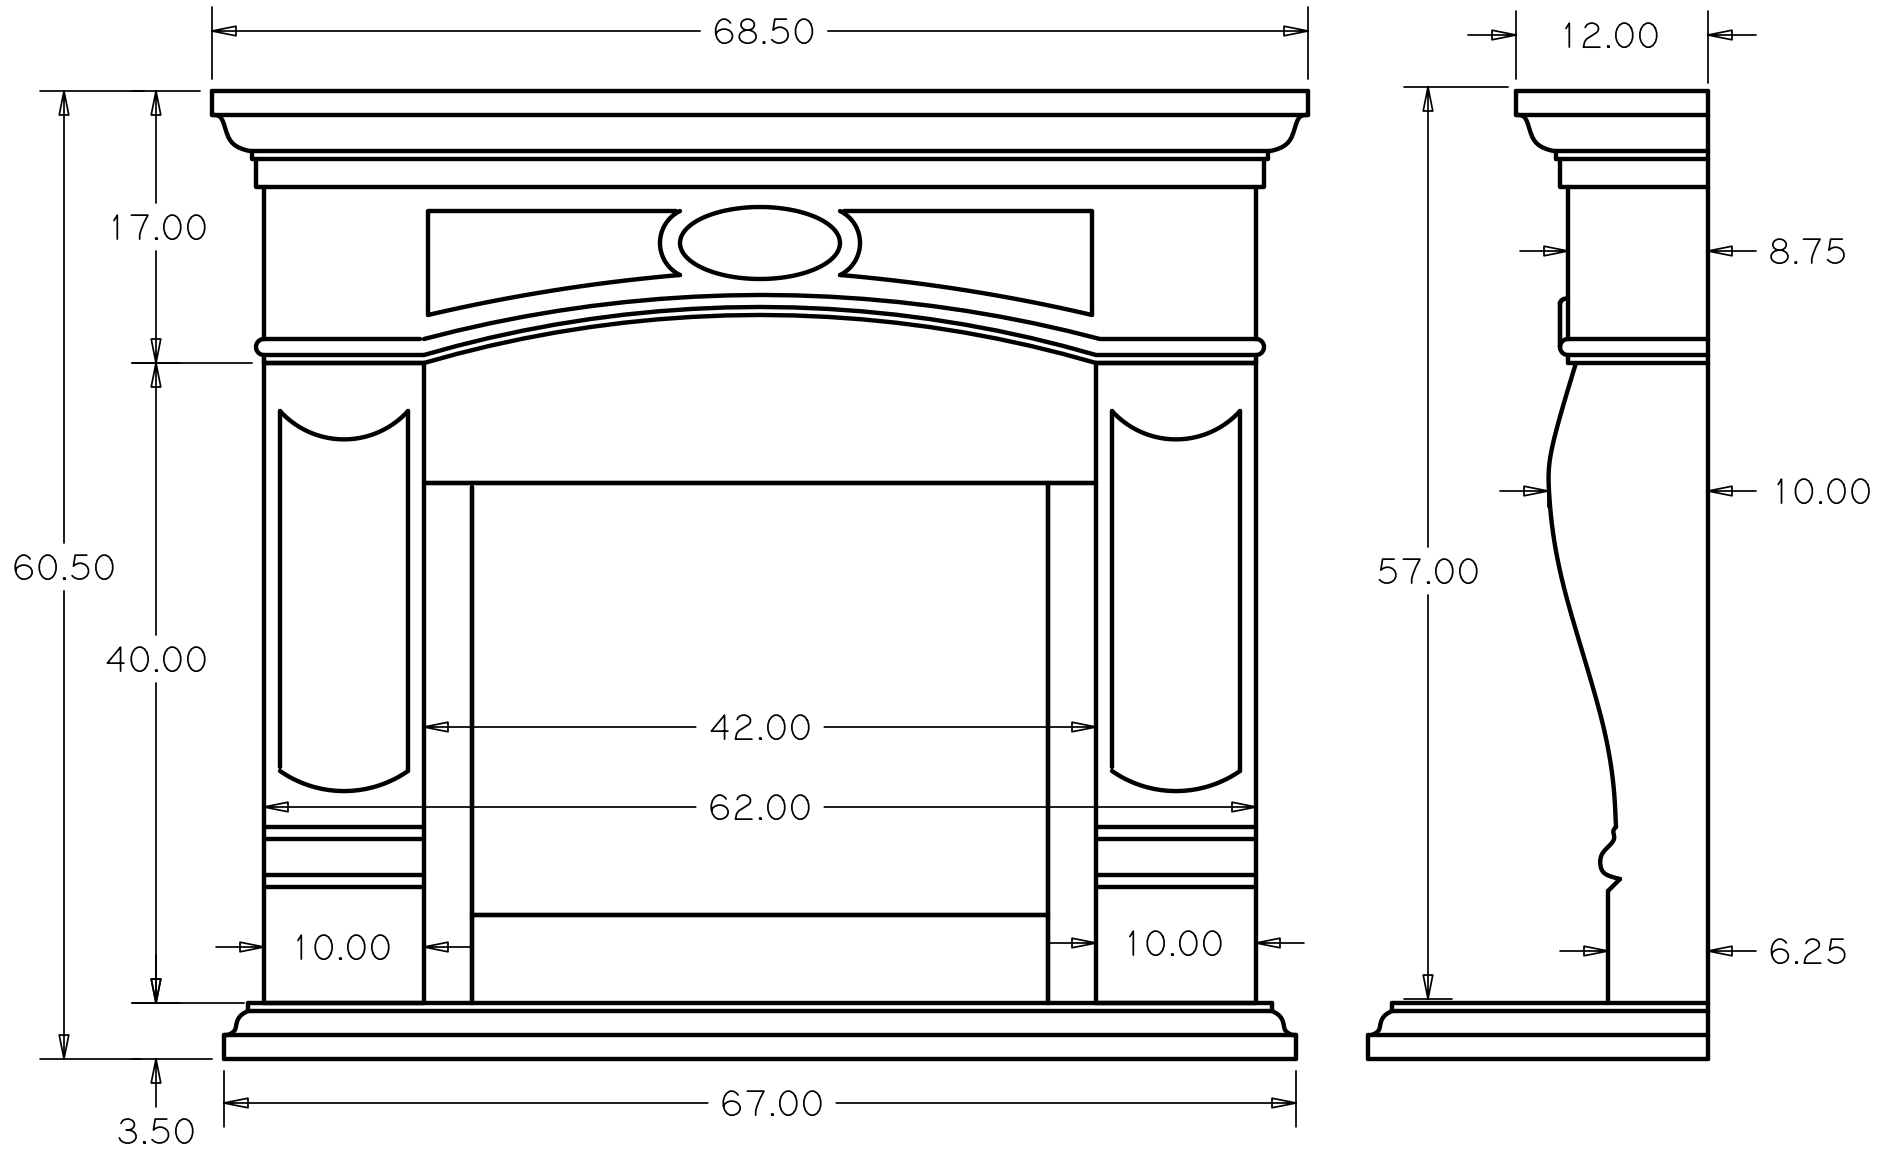

MT202

* HEIGHT IS ADJUSTABLE BY CUTTING LEGS AT BOTTOM

* PANELS AROUND OPENING ARE ADJUSTABLE